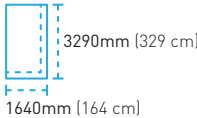

Slab pattern at 100% scale*

**HanStone
Quartz**
NATURALLY CANADIAN™

Italian Waves

SHORELINE COLLECTION

EMAIL:
info@hanstone.ca

HanStone.ca

AVAILABLE SIZES*:

Jumbo Size