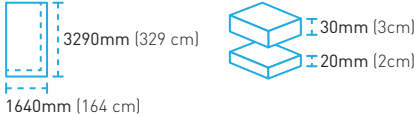

Slab pattern at 100% scale*

Nova Bisque

SHORELINE COLLECTION

EMAIL:
info@hanstone.ca

HanStone.ca

AVAILABLE SIZES*:
Jumbo Size

*Colours and patterns are representative and will vary slightly from actual product. Screen and/or printer resolution can affect the accuracy of the representation. For actual samples, please request from your local kitchen dealer. Size availability is subject to change.