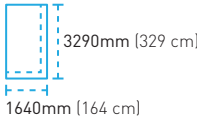

Slab pattern at 100% scale*

Silhouette

URBAN COLLECTION

EMAIL:
info@hanstone.ca

HanStone.ca

AVAILABLE SIZES*:

Jumbo Size

*Colours and patterns are representative and will vary slightly from actual product. Screen and/or printer resolution can affect the accuracy of the representation. For actual samples, please request from your local kitchen dealer. Size availability is subject to change.