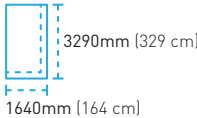

# Smoke

GLACIER COLLECTION

EMAIL:  
[info@hanstone.ca](mailto:info@hanstone.ca)

[HanStone.ca](http://HanStone.ca)

AVAILABLE SIZES\*:

Jumbo Size

\*Colours and patterns are representative and will vary slightly from actual product. Screen and/or printer resolution can affect the accuracy of the representation. For actual samples, please request from your local kitchen dealer. Size availability is subject to change.