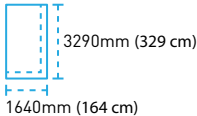

Slab pattern at 100% scale*

Oceana

GLACIER COLLECTION

EMAIL:
info@hanstone.ca

HanStone.ca

AVAILABLE SIZES*:
Jumbo Size

*Colours and patterns are representative and will vary slightly from actual product. Screen and/or printer resolution can affect the accuracy of the representation. For actual samples, please request from your local kitchen dealer. Size availability is subject to change.