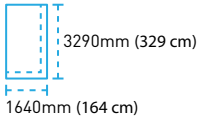

Slab pattern at 100% scale*

Sedona

SHORELINE COLLECTION

EMAIL:
info@hanstone.ca

HanStone.ca

AVAILABLE SIZES*:

Jumbo Size

*Colours and patterns are representative and will vary slightly from actual product. Screen and/or printer resolution can affect the accuracy of the representation. For actual samples, please request from your local kitchen dealer. Size availability is subject to change.